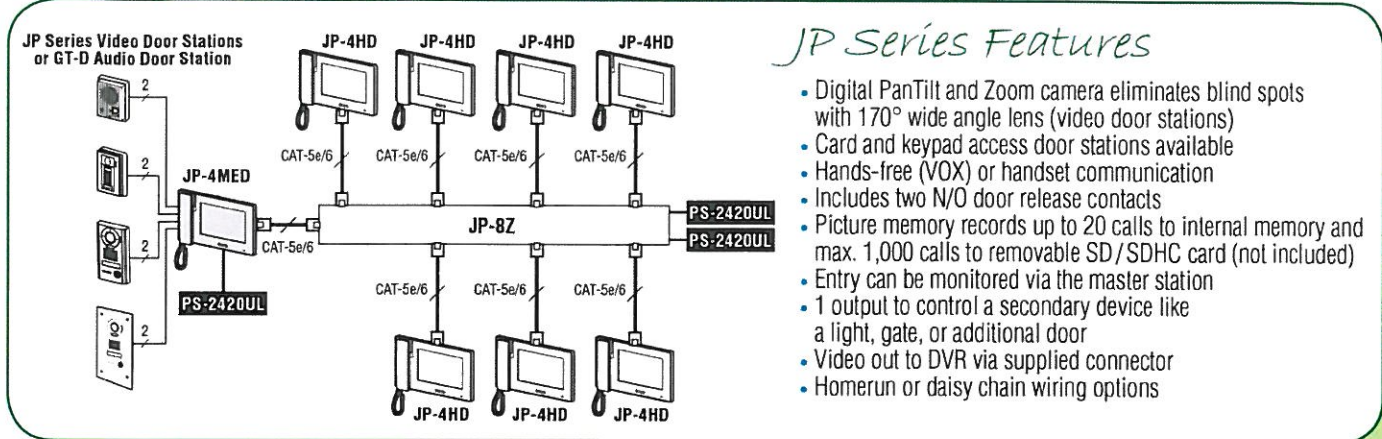

AIPHONE®

JP Series

Video Intercom with Enhanced Picture Quality

EASILY IDENTIFY VISITORS

JP Series Video Intercom with Enhanced Picture Quality

JP Series Features

- Digital PanTilt and Zoom camera eliminates blind spots with 170° wide angle lens (video door stations)
- Card and keypad access door stations available
- Hands-free (VOX) or handset communication
- Includes two N/O door release contacts
- Picture memory records up to 20 calls to internal memory and max. 1,000 calls to removable SD/SDHC card (not included)
- Entry can be monitored via the master station
- 1 output to control a secondary device like a light, gate, or additional door
- Video out to DVR via supplied connector
- Homerun or daisy chain wiring options

Start Here! Select one box set

JPS-4AED
JP-4MED, JP-DA, PS-2420UL

JPS-4AEV
JP-4MED, JP-DV, PS-2420UL

JPS-4AEF
JP-4MED, JP-DVF, PS-2420UL

Add more inside stations (Up to 7 JP-4HD stations) *Add more door stations (Up to 4 TOTAL per system)*

JP-4HD
Video Sub Master Station
(Up to 7 per JP-4MED)

- 7" Touchscreen LCD
- Hands-free communication with handset for privacy
- Homerun with Cat-5e/6

JP-8Z
Distribution Adaptor for Sub Master Stations

JP-DA
Video Door Station