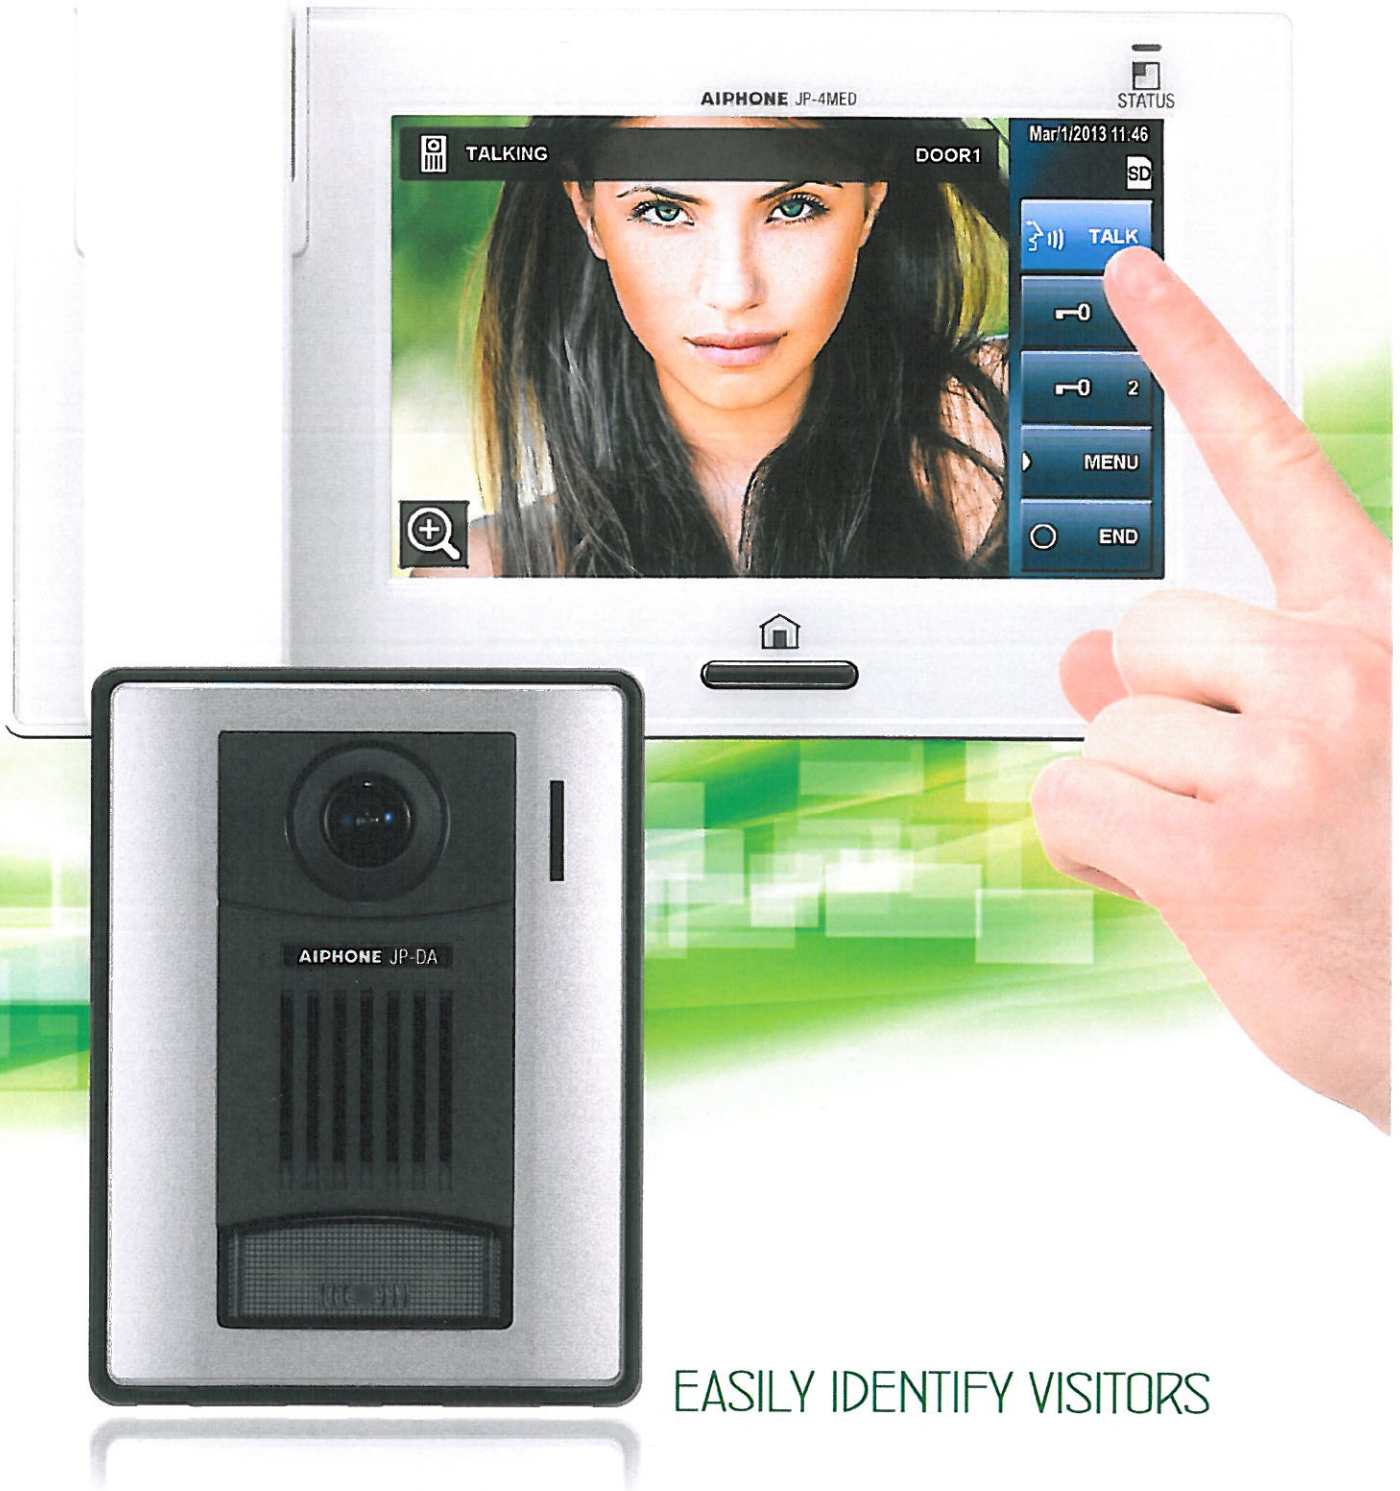

AIPHONE®

JP Series

Video Intercom with Enhanced Picture Quality

EASILY IDENTIFY VISITORS

JP Series Video Intercom with Enhanced Picture Quality

JP Series Features

- Digital PanTilt and Zoom camera eliminates blind spots with 170° wide angle lens (video door stations)
- Card and keypad access door stations available
- Hands-free (VOX) or handset communication
- Includes two N/O door release contacts
- Picture memory records up to 20 calls to internal memory and max. 1,000 calls to removable SD/SDHC card (not included)
- Entry can be monitored via the master station
- 1 output to control a secondary device like a light, gate, or additional door
- Video out to DVR via supplied connector
- Homerun or daisy chain wiring options

JP-4HD
Video Sub Master Station
(Up to 7 per JP-4MED)

- 7" Touchscreen LCD
- Hands-free communication with handset for privacy
- Homerun with Cat-5e/6

JP-8Z
Distribution Adaptor for Sub Master Stations

JP-DA
Video Door Station